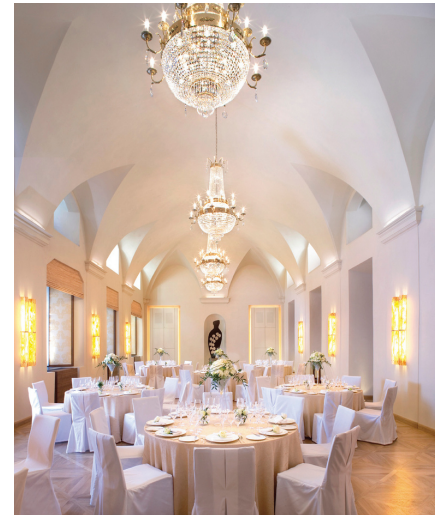

Reflecting the buildings historic origins as a monastery, our meeting spaces combine a pure minimalism with impressive vaulted ceilings. We offer your delegates a central location and an oasis of calm beauty where minds are free to focus.

Room	Capacities							Dimensions Length/Width	Daylight Y / N	Level
	Theatre	Classroom	Boardroom	U-Shape	Rounds	Cabaret	Reception			
Grand Ballroom	150	100	50	50	120	72	150	20.7 x 7.6 m	Y	01
Dominicus Hall	45	32	18	20	40	32	50	7.6 x 7.6 m	Y	01
Monastery Lounge	N/A	N/A	40	N/A	60	N/A	150	34.7 x 3.4 m	Y	01
Boardroom 2	N/A	N/A	12	N/A	N/A	N/A	N/A	7.0 x 3.5 m	N	00

Monastery Lounge

Dominicus Hall

Grand Ballroom